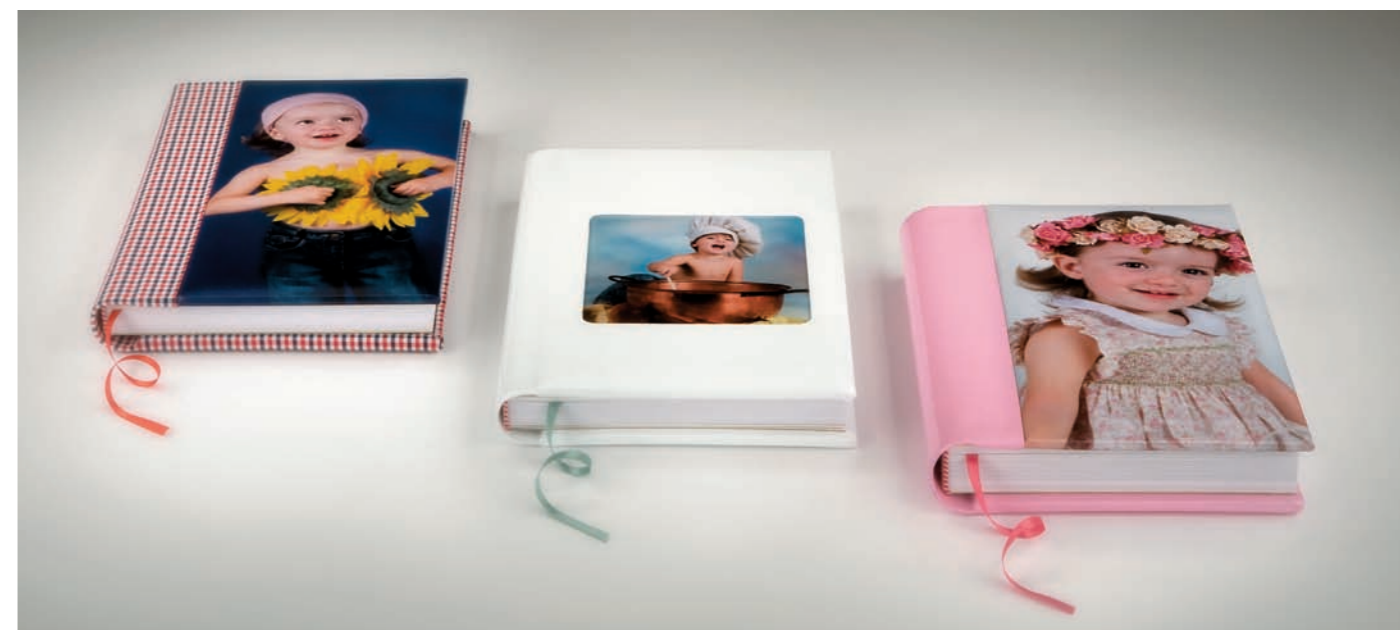

SIZES ARE IN INCHES AND MAY DIFFER SLIGHTLY FROM FINISHED ALBUMS.

BABY & TEEN

COLLECTION

A collection dedicated to the most important moments of children and teenagers. Baby & Teen continuous covers feature bright colours and innovative materials with either bleed prints or photo inserts.

CompatBook

CompatBook

An album printed entirely on photographic paper, Compat gives events the importance they deserve because of its high quality binding, rigid, continuous pages and careful handcrafting throughout. With anywhere from 10 to 40 sides, Compat offers a particularly slim look, with the cover printed on plastic-coated photographic paper. An excellent choice for both events and studio portraits.